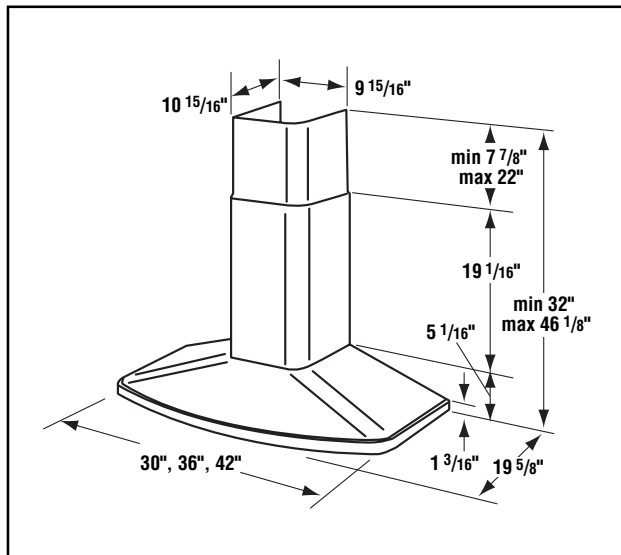

30-Inch – 22-52303
 36-Inch – 22-52363
 42-Inch – 22-52423

30"/36"/42" Wall Mounted Chimney Hoods

22-52303 – 30-Inch
22-52363 – 36-Inch
22-52423 – 42-Inch

- ▶ Sleek, European design
- ▶ Professional, heavy-gauge stainless steel construction
- ▶ 370 CFM centrifugal blower
- ▶ Multi-speed slide control
- ▶ Integrated dual light assembly
- ▶ Dishwasher-safe aluminum filters
- ▶ Easy-to-clean, fully enclosed bottom
- ▶ Ducted/non-ducted telescopic flue accommodates ceiling heights from 8 to 9 feet
- ▶ Two 20-watt halogen lamps included

FEATURES

	Hood Selection
Overall Width	
30"	22-52303
36"	22-52363
42"	22-52423
General Features	
Solid State Controls	●
Control Type	Sliding
Speeds	Variable
Halogen Work Light	2 @ 50W
Dishwasher-Safe Aluminum Grease Filter	●
Fan Type	Centrifugal
Ceiling Height Max. Mounting	Wall 8-9 ft. (10 ft. w/Optional Flue Extension)
CFM	370
Amps†	5.4
Volts	110-120
Ducting (Inches)	6" Round
Damper Required	10" Round Broan 421
Shipping Weight (Approx. Lbs.)	22-52303 47 22-52363 49 22-52423 52